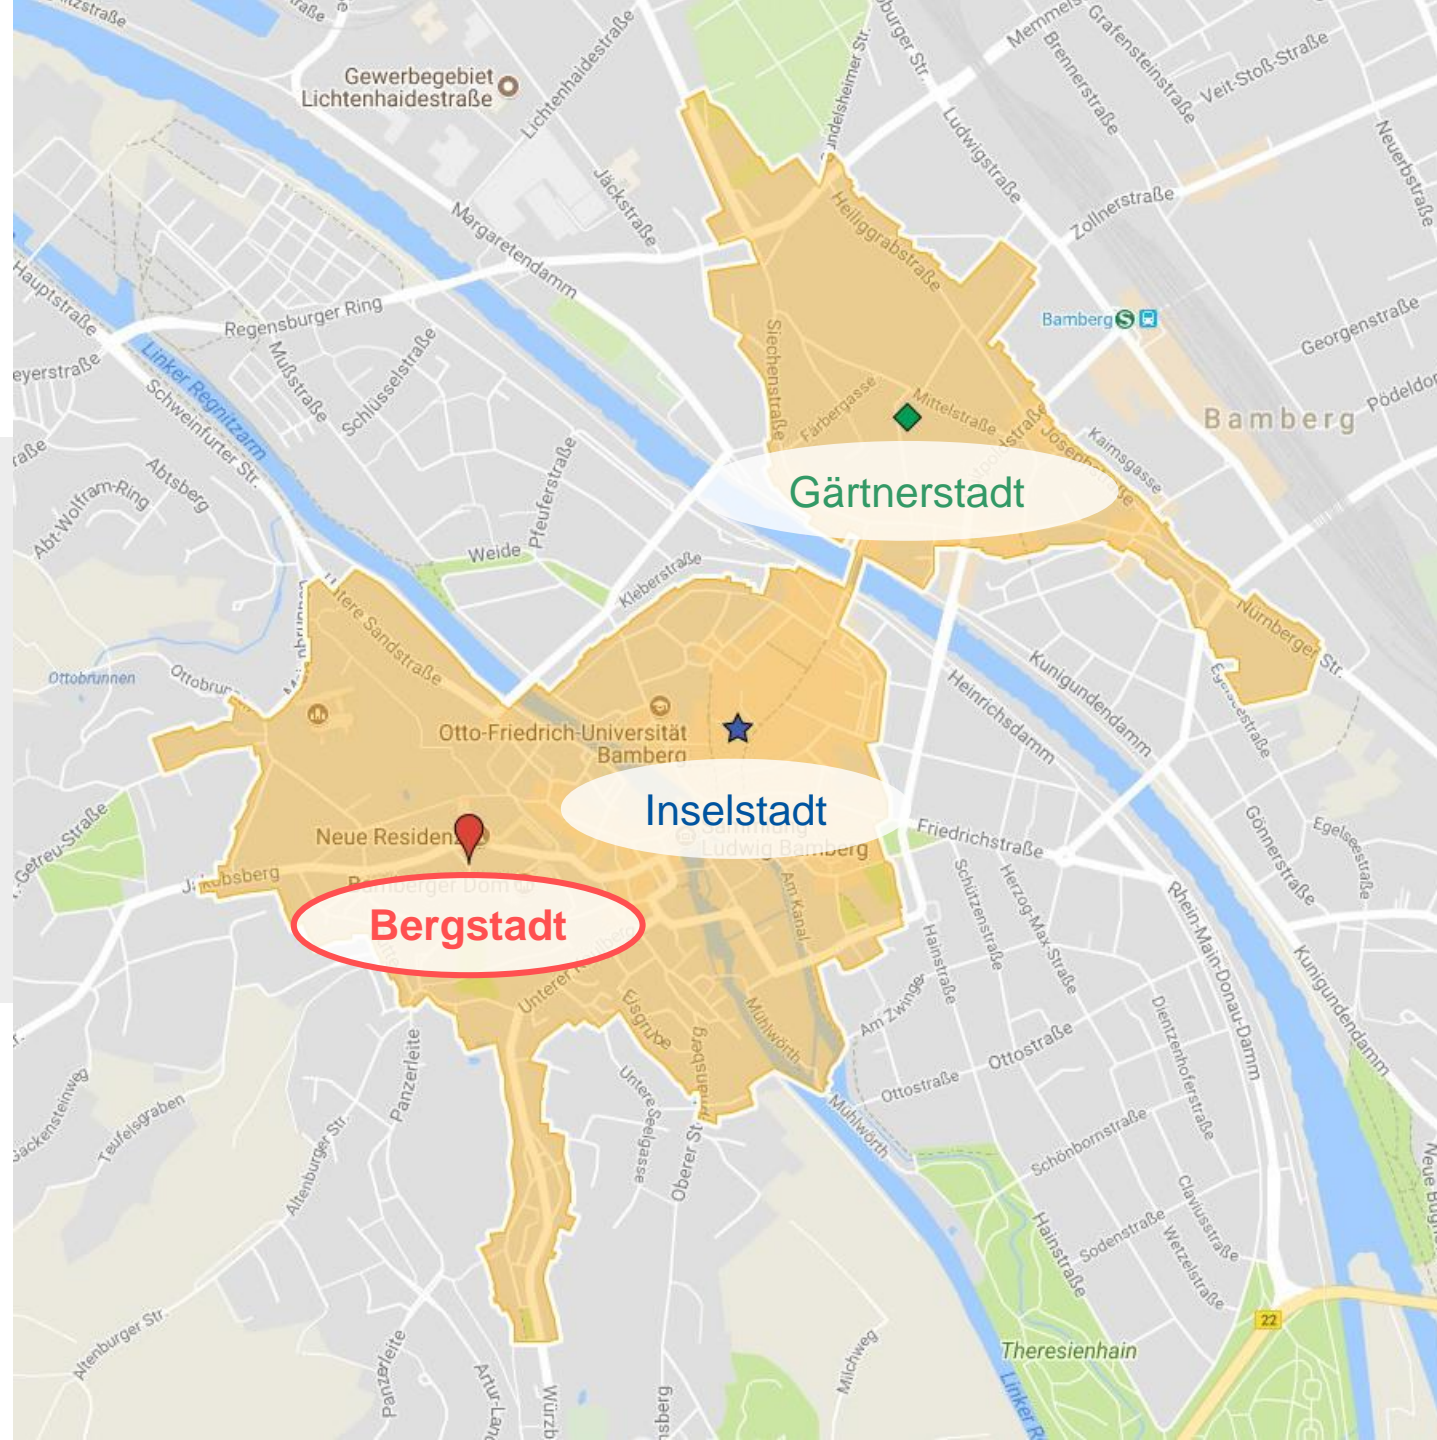

From listing to living labs

Bamberg and its World Heritage of urban market gardening

BAMBERG AND ITS WORLD HERITAGE

THE TANGIBLE AND INTANGIBLE HERITAGE OF THE GARDEN CITY

TRANSFORMING THE GARDENING HERITAGE

1: Location of Bamberg

2: Map of Bamberg

UNESCO Welterbe-Gebiet
Bamberg, maps.google.com,
Bilder © 2017 Google, Kartendaten
©2017 GeoBasis-DE/BKG (©2009)
Google Deutschland

Bergstadt

3a

4: Upper Parish Church, Bamberg

Gewerbegebiet
Lichtenhaidestraße

Gärtnerstadt

Inselstadt

Bergstadt

UNESCO Welterbe-Gebiet
Bamberg, maps.google.com,
Bilder © 2017 Google, Kartendaten
©2017 GeoBasis-DE/BKG (©2009)
Google Deutschland

3b

5: Old Municipality Building, Bamberg

UNESCO Welterbe-Gebiet
Bamberg, maps.google.com,
Bilder © 2017 Google, Kartendaten
©2017 GeoBasis-DE/BKG (©2009)
Google Deutschland

Gärtnerstadt

3c

6: Street view from the Gärtnerstadt

BAMBERG AND ITS WORLD HERITAGE